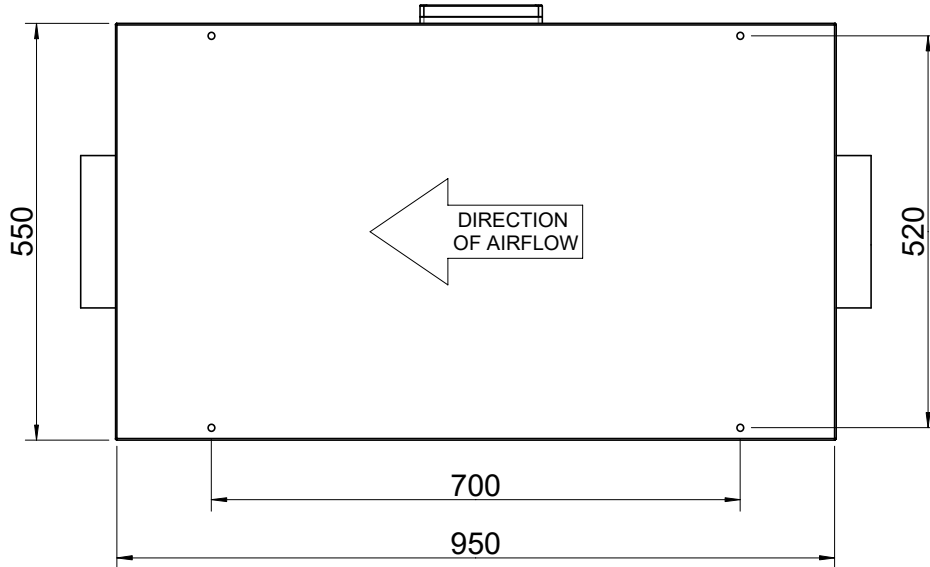

8 7 6 5 4 3 2 1

F

F

PLAN VIEW

END VIEW

E

E

D

D

C

C

SIDE VIEW

B

B

A

A

REVISION	REASON FOR REVISION	INITIALS	DATE	DRAWING No: 030-200-DIMENSIONS		
REV A				DRAWING DESCRIPTION: ETF200		
REV B				QUOTE No AND NAME: NA		
REV C				DRAWN BY: PJT	DATE: 05/07/17	SCALE: 1:10 @ A4
						DIMENSIONS: mm