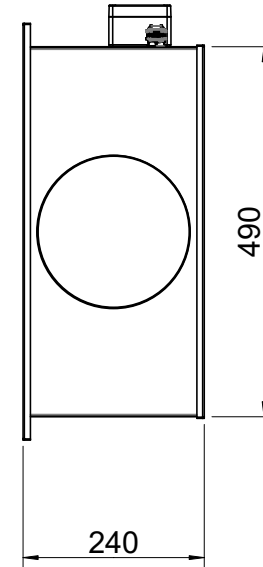

8 7 6 5 4 3 2 1

F

F

PLAN VIEW

END VIEW

E

E

D

D

C

C

SIDE VIEW

B

B

A

A

REVISION	REASON FOR REVISION	INITIALS	DATE	DRAWING No: 030-200-DIMENSIONS		
REV A				DRAWING DESCRIPTION: ETF200		
REV B				QUOTE No AND NAME: NA		
REV C				DRAWN BY: PJT	DATE: 05/07/17	SCALE: 1:10 @ A4
						DIMENSIONS: mm