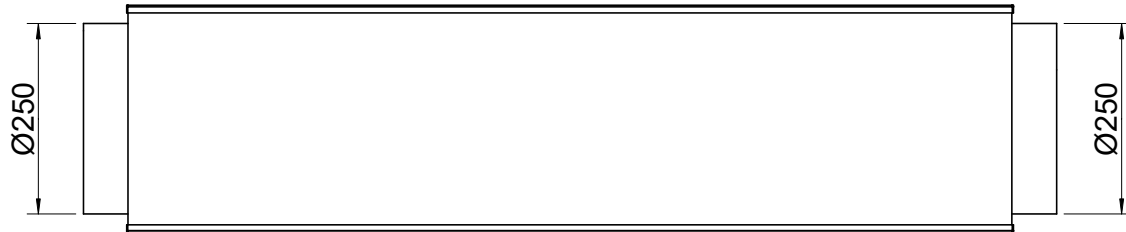

PLAN VIEW

END VIEW

SIDE VIEW

REVISION	REASON FOR REVISION	INITIALS	DATE	DRAWING No: 030-250-DIMENSIONS		
REV A				DRAWING DESCRIPTION: ETF250		
REV B				QUOTE No AND NAME: NA		
REV C				DRAWN BY: PJT	DATE: 05/07/17	SCALE: 1:10 @ A4
				DIMENSIONS: mm		