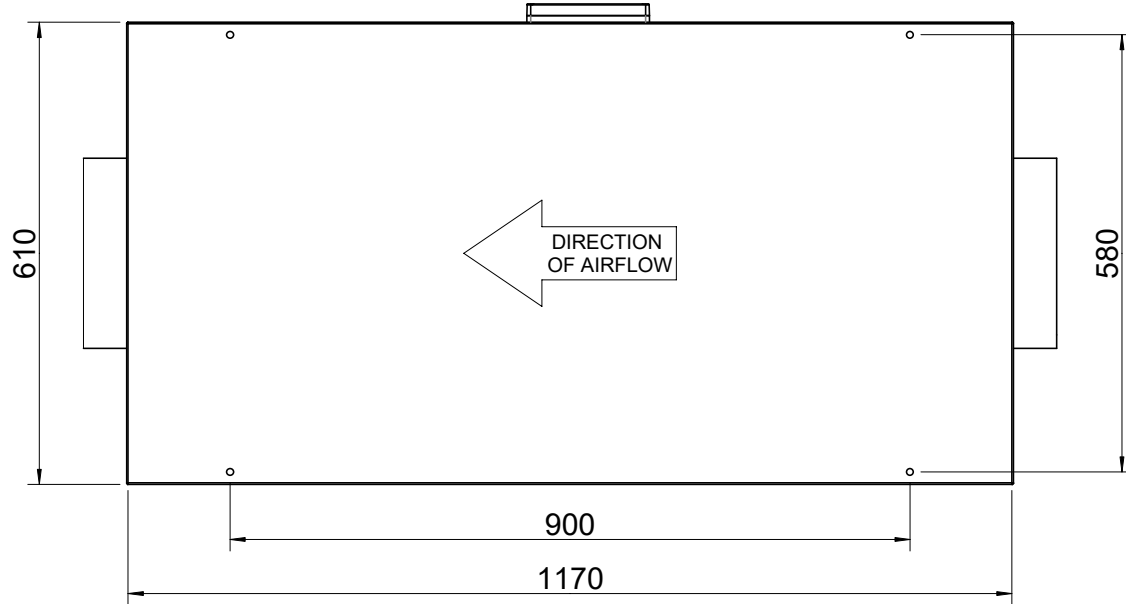

PLAN VIEW

END VIEW

SIDE VIEW

REVISION	REASON FOR REVISION	INITIALS	DATE	DRAWING No: 030-250-DIMENSIONS		
REV A				DRAWING DESCRIPTION: ETF250		
REV B				QUOTE No AND NAME: NA		
REV C				DRAWN BY: PJT	DATE: 05/07/17	SCALE: 1:10 @ A4
				DIMENSIONS: mm		