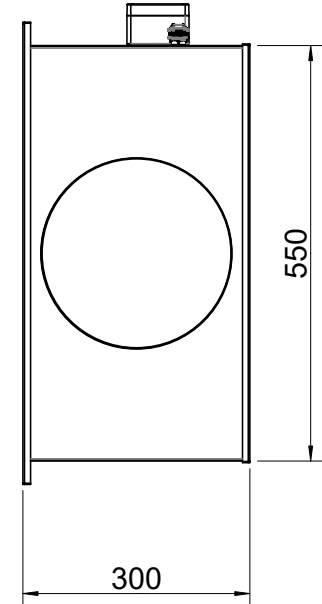

PLAN VIEW

END VIEW

SIDE VIEW

REVISION	REASON FOR REVISION	INITIALS	DATE	DRAWING No: 030-250-DIMENSIONS		
REV A				DRAWING DESCRIPTION: ETF250		
REV B				QUOTE No AND NAME: NA		
REV C				DRAWN BY: PJT	DATE: 05/07/17	SCALE: 1:10 @ A4
				DIMENSIONS: mm		